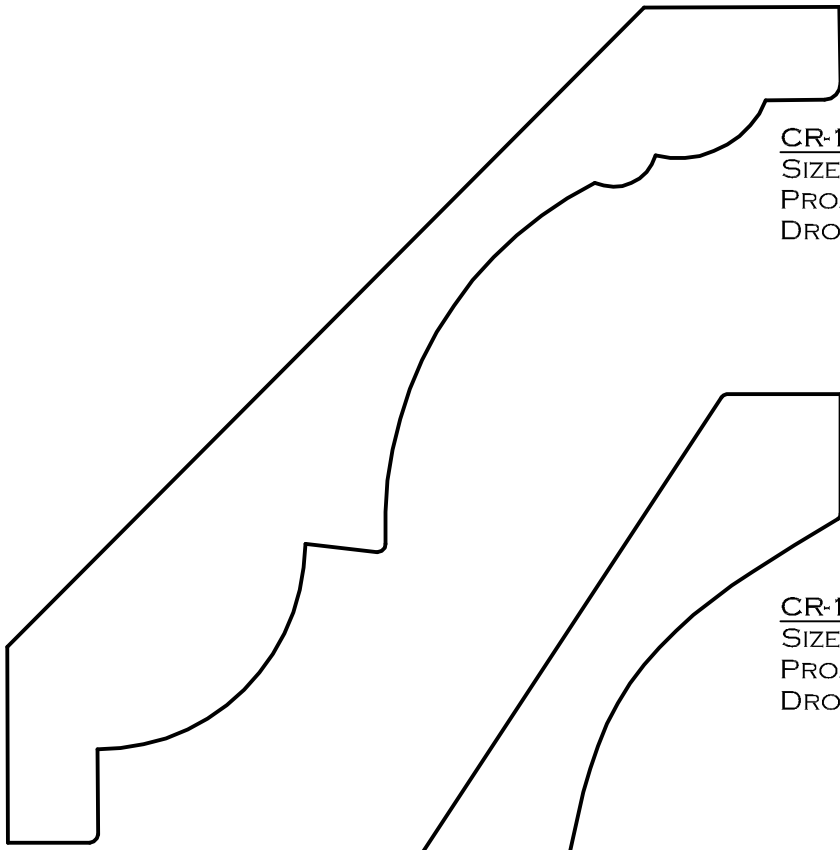

CR-1006
SIZE 1" THICK X 6" WIDE
PROJECTION 4 1/4"
DROP 4 1/4"