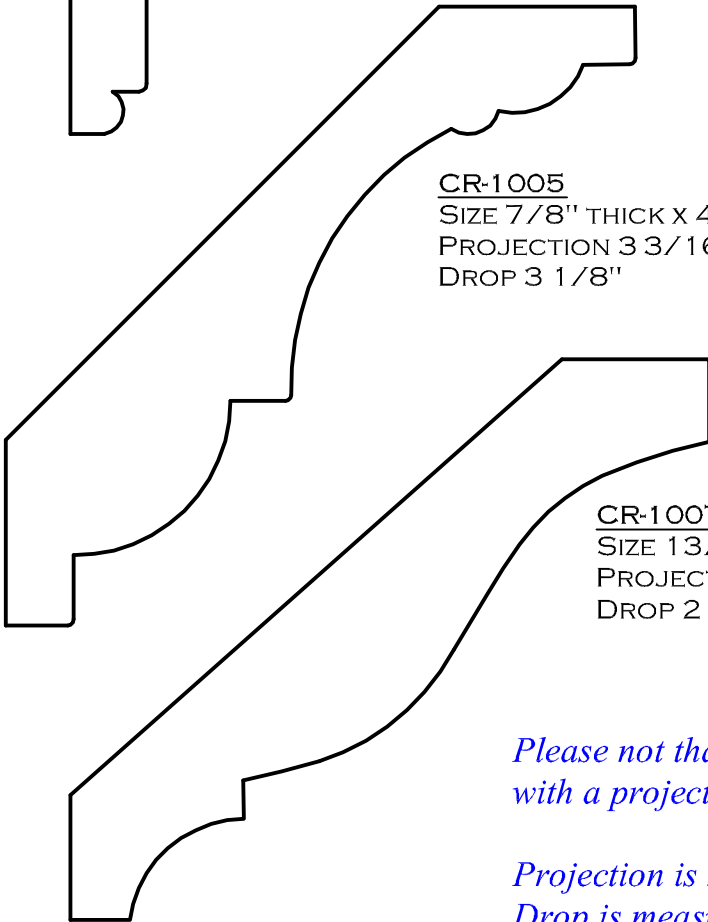

CR-1900  
SIZE 7/8" THICK X 5" WIDE  
PROJECTION 3 1/2"  
DROP 3 1/2"

CR-1905  
SIZE 3/4" THICK X 3 3/8" WIDE  
PROJECTION 2 3/8"  
DROP 2 3/8"

CR-1005  
SIZE 7/8" THICK X 4 1/2" WIDE  
PROJECTION 3 3/16"  
DROP 3 1/8"

CR-1007  
SIZE 13/16" THICK X 4 5/16" WIDE  
PROJECTION 3 1/4"  
DROP 2 7/8"

*Please note that all crown profiles are listed with a projection and drop measurement.*

*Projection is measured from the wall out  
Drop is measured from the ceiling down.*

CR-1004  
 SIZE 3/4" THICK X 3 1/2" WIDE  
 PROJECTION 1 15/16"  
 DROP 2 7/8"

CR-1011  
 SIZE 3/4" THICK X 3 5/8" WIDE  
 PROJECTION 2 5/8"  
 DROP 2 9/16"

CR-1020  
 SIZE 5/8" THICK X 2 1/2" WIDE  
 PROJECTION 1 3/4"  
 DROP 1 13/16"

CR-1012  
SIZE 3/4" THICK X 3 5/8" WIDE  
PROJECTION 2 7/8"  
DROP 2 3/4"

CR-1008  
SIZE 3/4" THICK X 5 3/8" WIDE  
PROJECTION 3 11/32"  
DROP 4 7/32"

CR-1013  
SIZE 3/4" THICK X 3 3/4" WIDE  
PROJECTION 2 3/4"  
DROP 2 9/16"