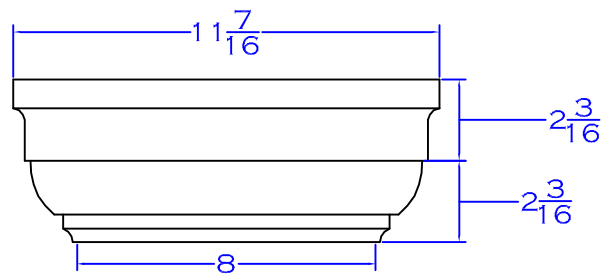

CAP & BASE FOR COLUMNS
THAT ARE 10" + IN DIAMETER.

CAP & BASE FOR COLUMNS
THAT ARE 3" - 10" IN DIAMETER.

Tuscan style

CUSTOM STYLE

ROMAN DORIC STYLE

Custom Caps & Bases

CUSTOM STYLE