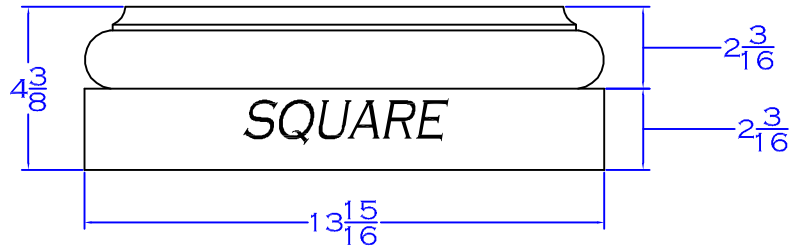

CAP & BASE FOR COLUMNS
THAT ARE 10" + IN DIAMETER.

CAP & BASE FOR COLUMNS
THAT ARE 3" - 10" IN DIAMETER.

Tuscan style

CUSTOM STYLE

ROMAN DORIC STYLE

Custom Caps & Bases

CUSTOM STYLE