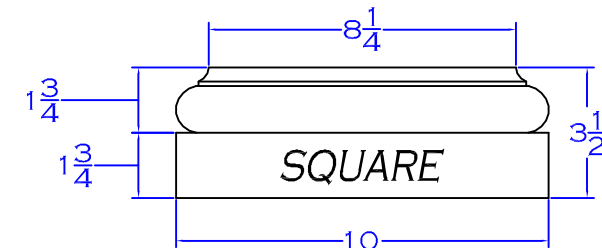

CAP & BASE FOR COLUMNS
THAT ARE 10" + IN DIAMETER.

CAP & BASE FOR COLUMNS
THAT ARE 3" - 10" IN DIAMETER.

Tuscan style

CUSTOM STYLE

ROMAN DORIC STYLE

Custom Caps & Bases

CUSTOM STYLE