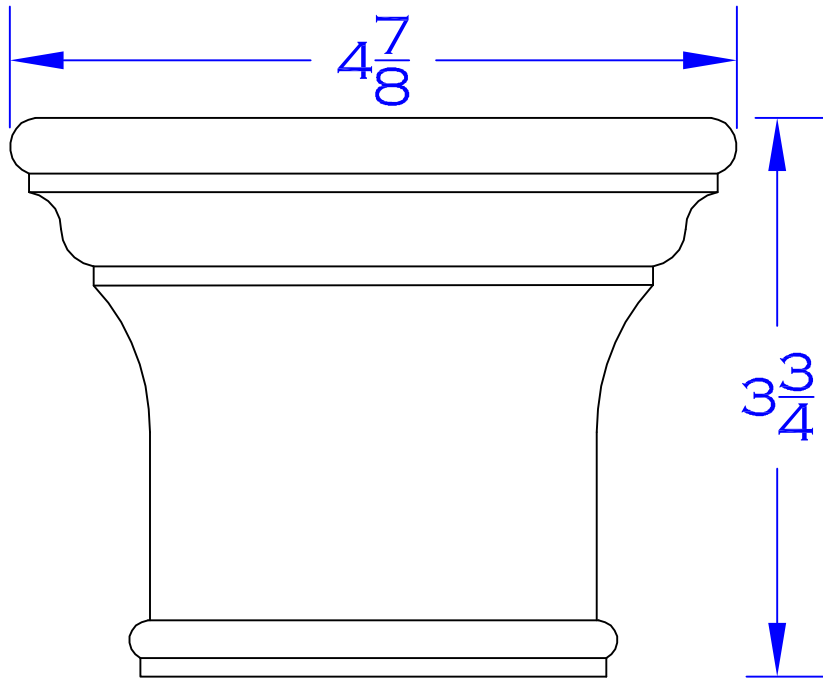

CAP & BASE FOR COLUMNS
THAT ARE 10" + IN DIAMETER.

CAP & BASE FOR COLUMNS
THAT ARE 3" - 10" IN DIAMETER.

Tuscan style

CUSTOM STYLE

ROMAN DORIC STYLE

Custom Caps & Bases

CUSTOM STYLE