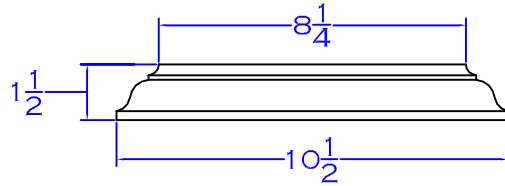

CAP & BASE FOR COLUMNS
THAT ARE 10" + IN DIAMETER.

CAP & BASE FOR COLUMNS
THAT ARE 3" - 10" IN DIAMETER.

Tuscan style

CUSTOM STYLE

ROMAN DORIC STYLE

Custom Caps & Bases

CUSTOM STYLE