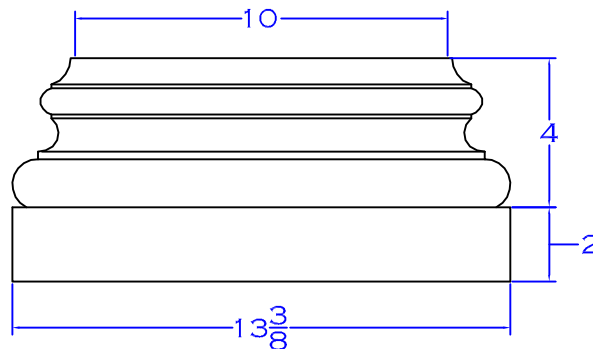

CAP & BASE FOR COLUMNS
THAT ARE 10" + IN DIAMETER.

CAP & BASE FOR COLUMNS
THAT ARE 3" - 10" IN DIAMETER.

Tuscan style

CUSTOM STYLE

ROMAN DORIC STYLE

Custom Caps & Bases

CUSTOM STYLE