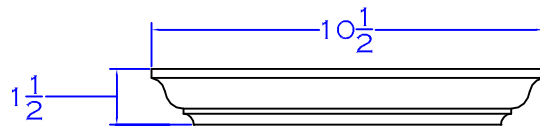

CAP & BASE FOR COLUMNS
THAT ARE 10" + IN DIAMETER.

CAP & BASE FOR COLUMNS
THAT ARE 3" - 10" IN DIAMETER.

Tuscan style

CUSTOM STYLE

ROMAN DORIC STYLE

Custom Caps & Bases

CUSTOM STYLE